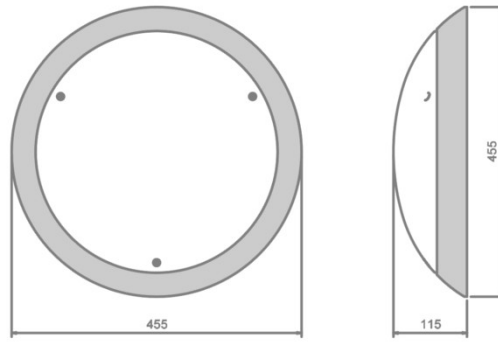

BASILICA

designplan
LEUCHTEN

Tel: +49 (0)30 / 51 06 20 20 • Fax: +49 (0)30 / 51 06 20 21 • info@designplanleuchten.de
www.designplanleuchten.de NL der Designplan Lighting Ltd., Lückstrasse 72-73, 10317 Berlin,
Deutschland

designplan
LIGHTING

Tel: +44 (0) 20 8254 2000 • Fax: +44 (0) 20 8644 4253 • sales@designplan.co.uk
www.designplan.co.uk Designplan Lighting Ltd, 16 Kimpton Park Way, Sutton, SM3 9QS
Registered in England No 784246