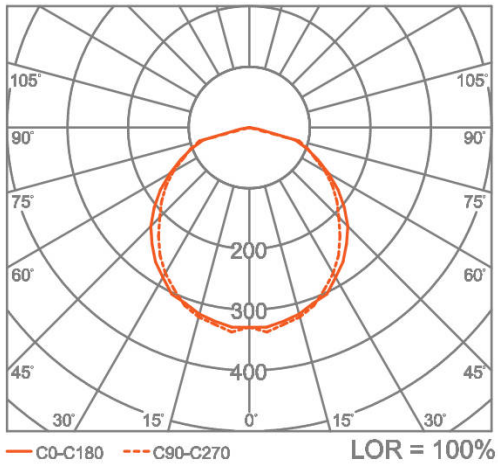

BASILICA

designplan
LEUCHTEN

Tel: +49 (0)30 / 51 06 20 20 • Fax: +49 (0)30 / 51 06 20 21 • info@designplanleuchten.de
www.designplanleuchten.de NL der Designplan Lighting Ltd., Lückstrasse 72-73, 10317 Berlin,
Deutschland

designplan
LIGHTING

Tel: +44 (0) 20 8254 2000 • Fax: +44 (0) 20 8644 4253 • sales@designplan.co.uk
www.designplan.co.uk Designplan Lighting Ltd, 16 Kimpton Park Way, Sutton, SM3 9QS
Registered in England No 784246