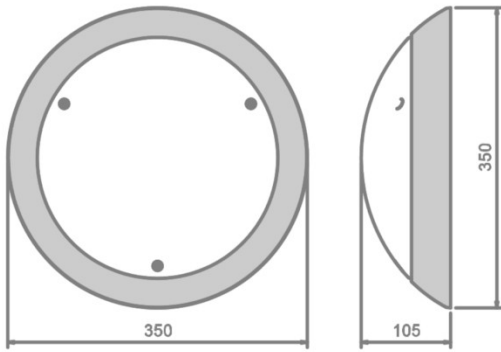

BASILICA

designplan
LEUCHTEN

Tel: +49 (0)30 / 51 06 20 20 • Fax: +49 (0)30 / 51 06 20 21 • info@designplanleuchten.de
www.designplanleuchten.de NL der Designplan Lighting Ltd., Lückstrasse 72-73, 10317 Berlin,
Deutschland

designplan
LIGHTING

Tel: +44 (0) 20 8254 2000 • Fax: +44 (0) 20 8644 4253 • sales@designplan.co.uk
www.designplan.co.uk Designplan Lighting Ltd, 16 Kimpton Park Way, Sutton, SM3 9QS
Registered in England No 784246